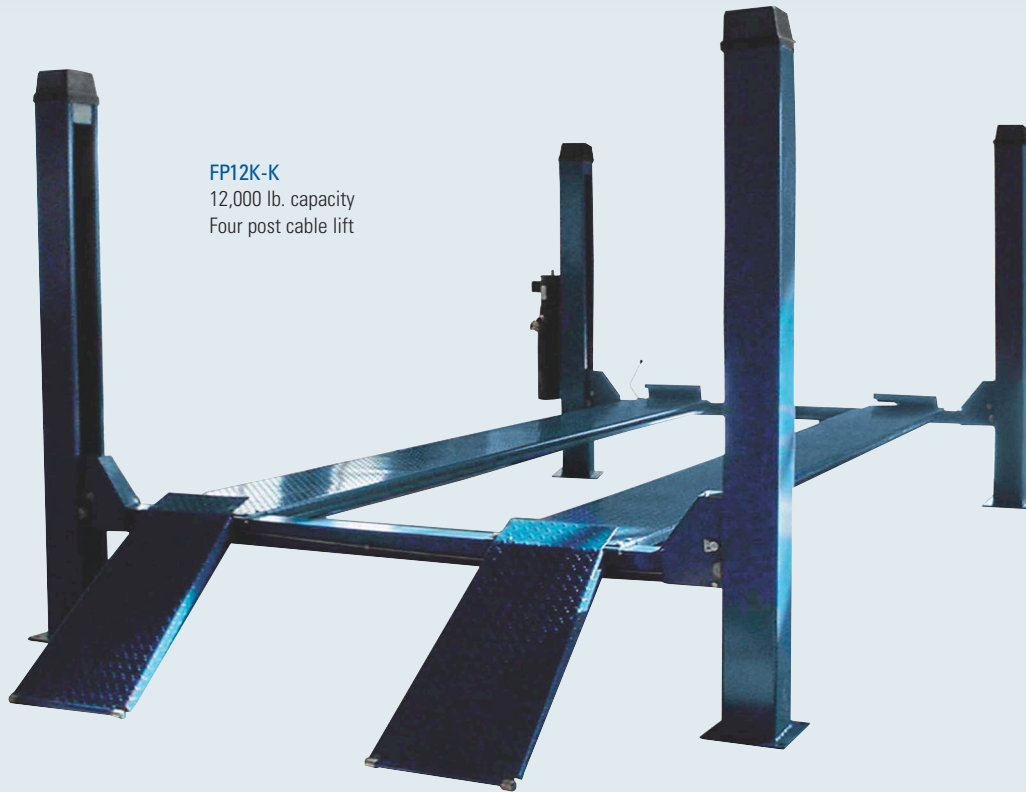

12,000 LB.

FOUR POST
CABLE LIFT

888-288-6657
702 S. 3rd Ave.
Marshalltown, Iowa 50158
www.shoptoolsoutlet.com

Honest Service, Fair Prices, People You Can Trust

Cable driven four post lift provides 12,000 lb. lifting capacity. No power beam; Cylinder stowed under single piece diamond plate track. Simple, lever release system and redundant safety locks.

FP12K-K
12,000 lb. capacity
Four post cable lift

SPECIFICATIONS:

	FP12K-K
Lifting capacity	12,000 lbs.
Total width (to outside base plates)	123"
Width between posts	105"
Width between tracks	36 1/2"
Ramp length	36"
Track length (without ramp)	191 1/2"
Track outside width	78"
Track width	19"
Base plate dimensions	11" x 11"
Overall length (to outside base plates)	195"
Lifting height to top of track	67 1/2"
Maximum clearance under track	63 1/4"
Overall height	87"
Length between posts	177"

Features:

- ◆ 12,000 lb. lifting capacity
- ◆ Cable driven
- ◆ 19" runways
- ◆ Powder coated paint finish
- ◆ Non-skid diamond plate runways